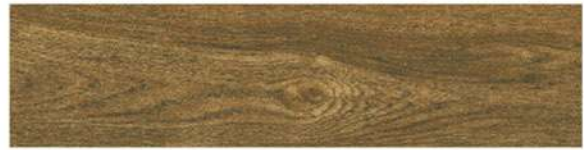

blossom 60 x 60
30 x 60

cirrus 60 x 60
30 x 60

eternity 60 x 60
30 x 60

spring 60 x 60
30 x 60

summer 60 x 60
30 x 60

winter 60 x 60
30 x 60

maison

Sm
Smooth
tile

THE SUBTLE BEAUTY OF THE TONES
AND TEXTURES OF NATURAL WOOD

white birch wood

60 x 60
30 x 60
15 x 60

brown pine wood

60 x 60
30 x 60
15 x 60

natural oak wood

60 x 60
30 x 60
15 x 60

dark mahogany wood